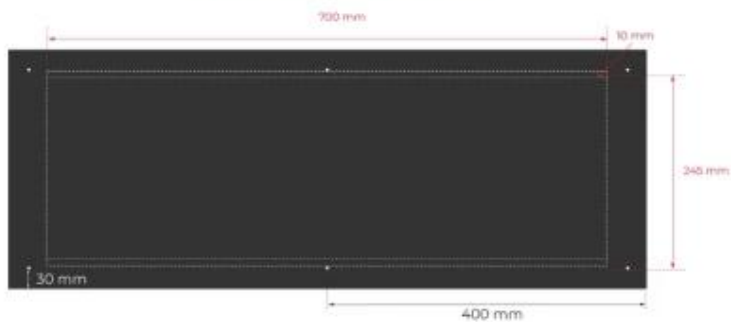

Udseende

Materiale	Stål
-----------	------

Ståltykkelse	4 mm
Farve	Sort
Glas medfølger	Ja

Foco Room Divider 800 Medium Decoflame F3 700

Top view with fixing points
and burner cutout with lip in bottom plate