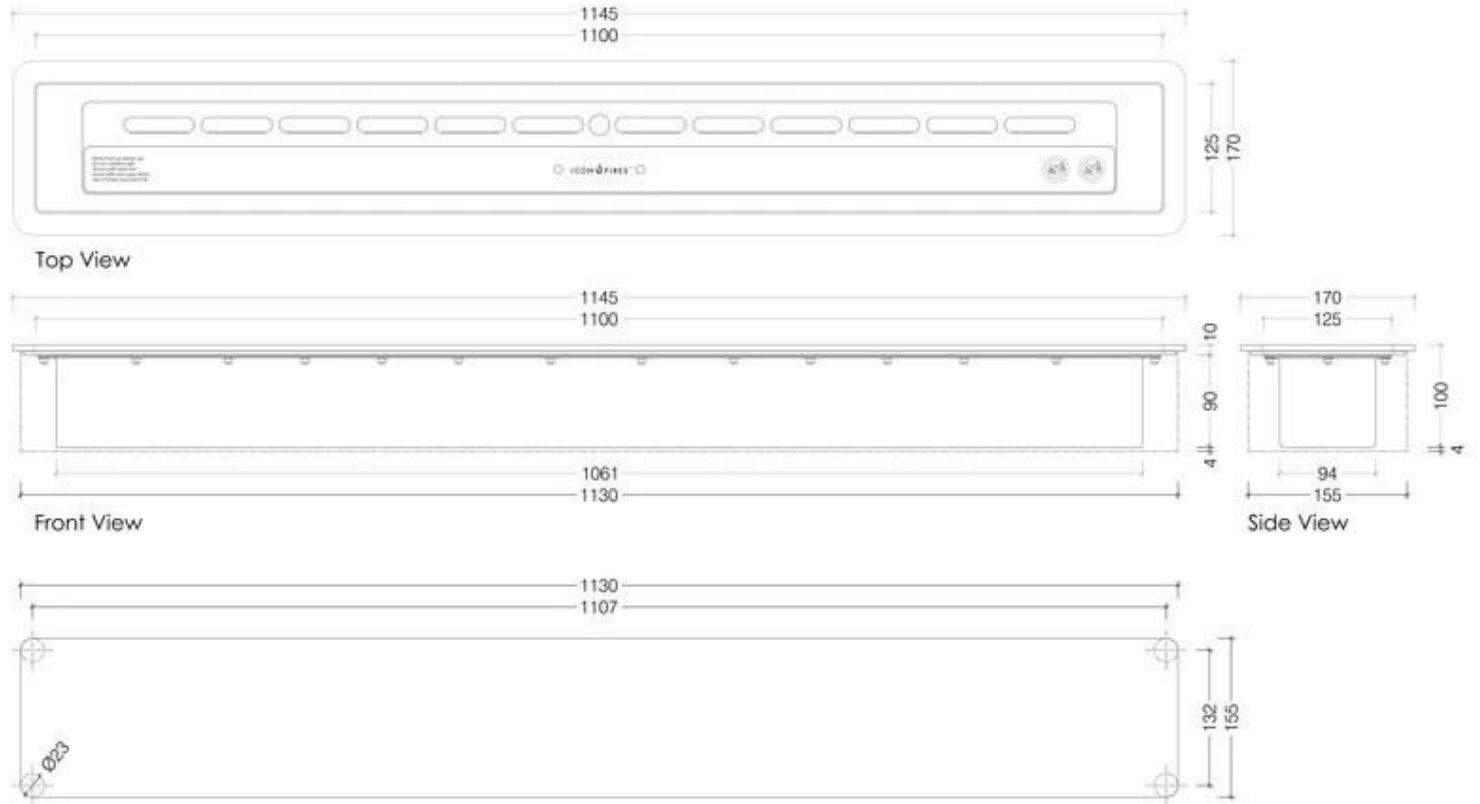

Slimline 1100 Biofuel Burner With Mount Plate